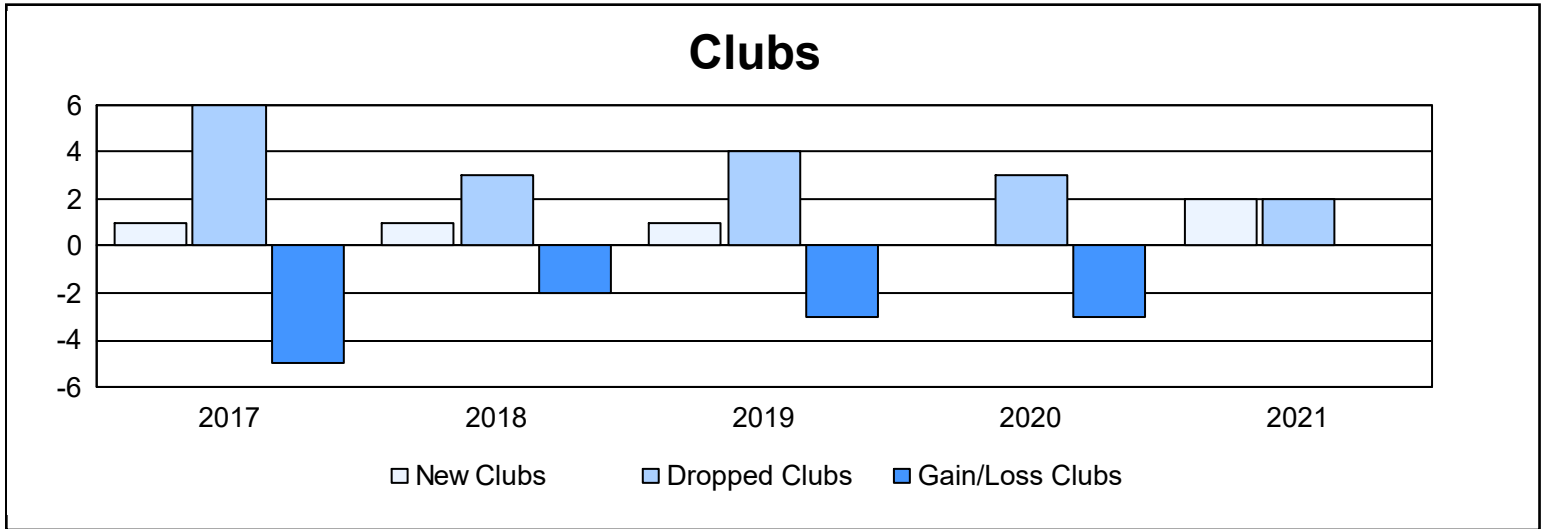

Year	New Clubs	Dropped Clubs	Gain/ Loss Clubs	New Members	Charter Members	Reinstate Members	Transfer Members	Total Member Added	Total Members Dropped	Gain/ Loss Members
2016-2017	1	6	-5	106	52	2	10	170	257	-87
2017-2018	1	3	-2	133	30	2	8	173	206	-33
2018-2019	1	4	-3	81	24	5	5	115	180	-65
2019-2020	0	3	-3	43	9	6	12	70	183	-113
2020-2021	2	2	0	51	71	8	4	134	198	-64
<b>Average</b>	<b>1</b>	<b>4</b>	<b>-3</b>	<b>83</b>	<b>37</b>	<b>5</b>	<b>8</b>	<b>132</b>	<b>205</b>	<b>-72</b>

### Membership Composition June 2021 Cumulative