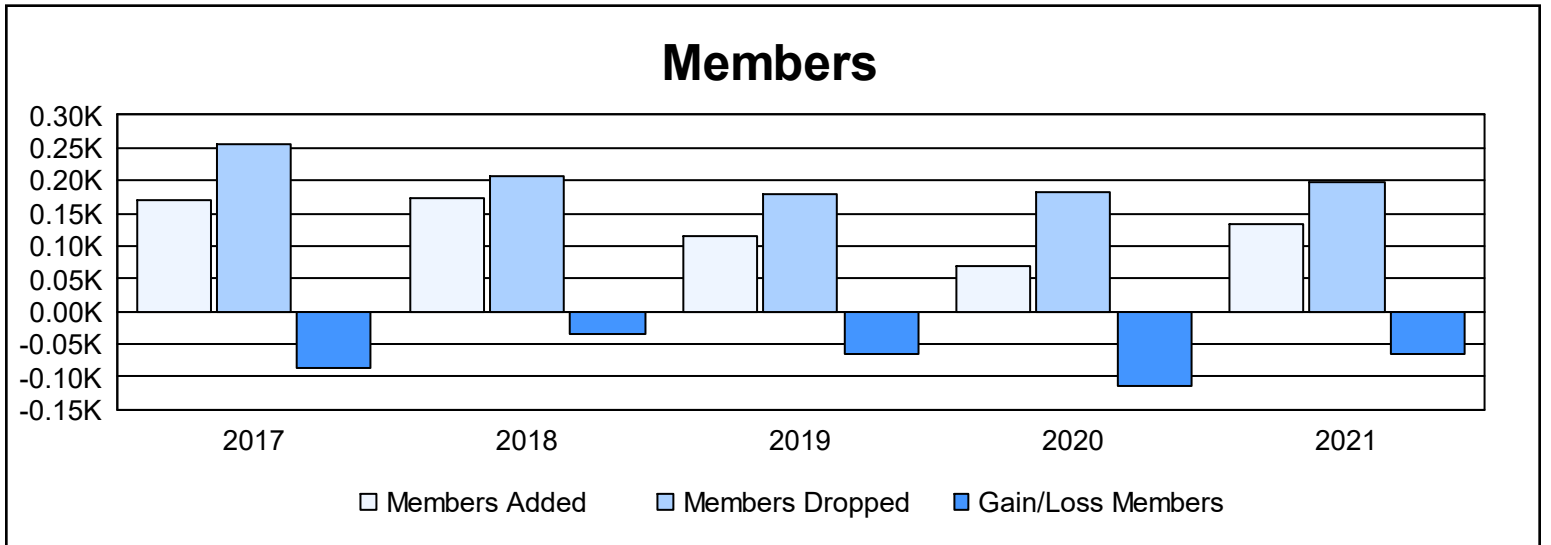

Year	New Clubs	Dropped Clubs	Gain/ Loss Clubs	New Members	Charter Members	Reinstate Members	Transfer Members	Total Member Added	Total Members Dropped	Gain/ Loss Members
2016-2017	1	6	-5	106	52	2	10	170	257	-87
2017-2018	1	3	-2	133	30	2	8	173	206	-33
2018-2019	1	4	-3	81	24	5	5	115	180	-65
2019-2020	0	3	-3	43	9	6	12	70	183	-113
2020-2021	2	2	0	51	71	8	4	134	198	-64
<b>Average</b>	<b>1</b>	<b>4</b>	<b>-3</b>	<b>83</b>	<b>37</b>	<b>5</b>	<b>8</b>	<b>132</b>	<b>205</b>	<b>-72</b>

### Membership Composition June 2021 Cumulative