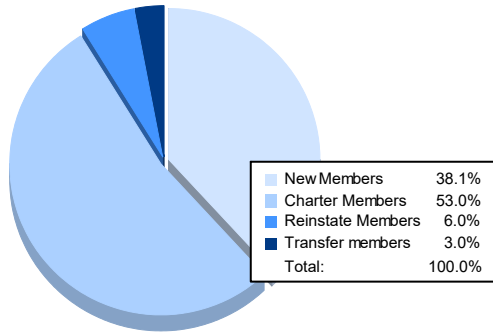

Year	New Clubs	Dropped Clubs	Gain/ Loss Clubs	New Members	Charter Members	Reinstate Members	Transfer Members	Total Member Added	Total Members Dropped	Gain/ Loss Members
2016-2017	1	6	-5	106	52	2	10	170	257	-87
2017-2018	1	3	-2	133	30	2	8	173	206	-33
2018-2019	1	4	-3	81	24	5	5	115	180	-65
2019-2020	0	3	-3	43	9	6	12	70	183	-113
2020-2021	2	2	0	51	71	8	4	134	198	-64
<b>Average</b>	<b>1</b>	<b>4</b>	<b>-3</b>	<b>83</b>	<b>37</b>	<b>5</b>	<b>8</b>	<b>132</b>	<b>205</b>	<b>-72</b>

### Membership Composition June 2021 Cumulative

### Gender Composition June 2021 Cumulative